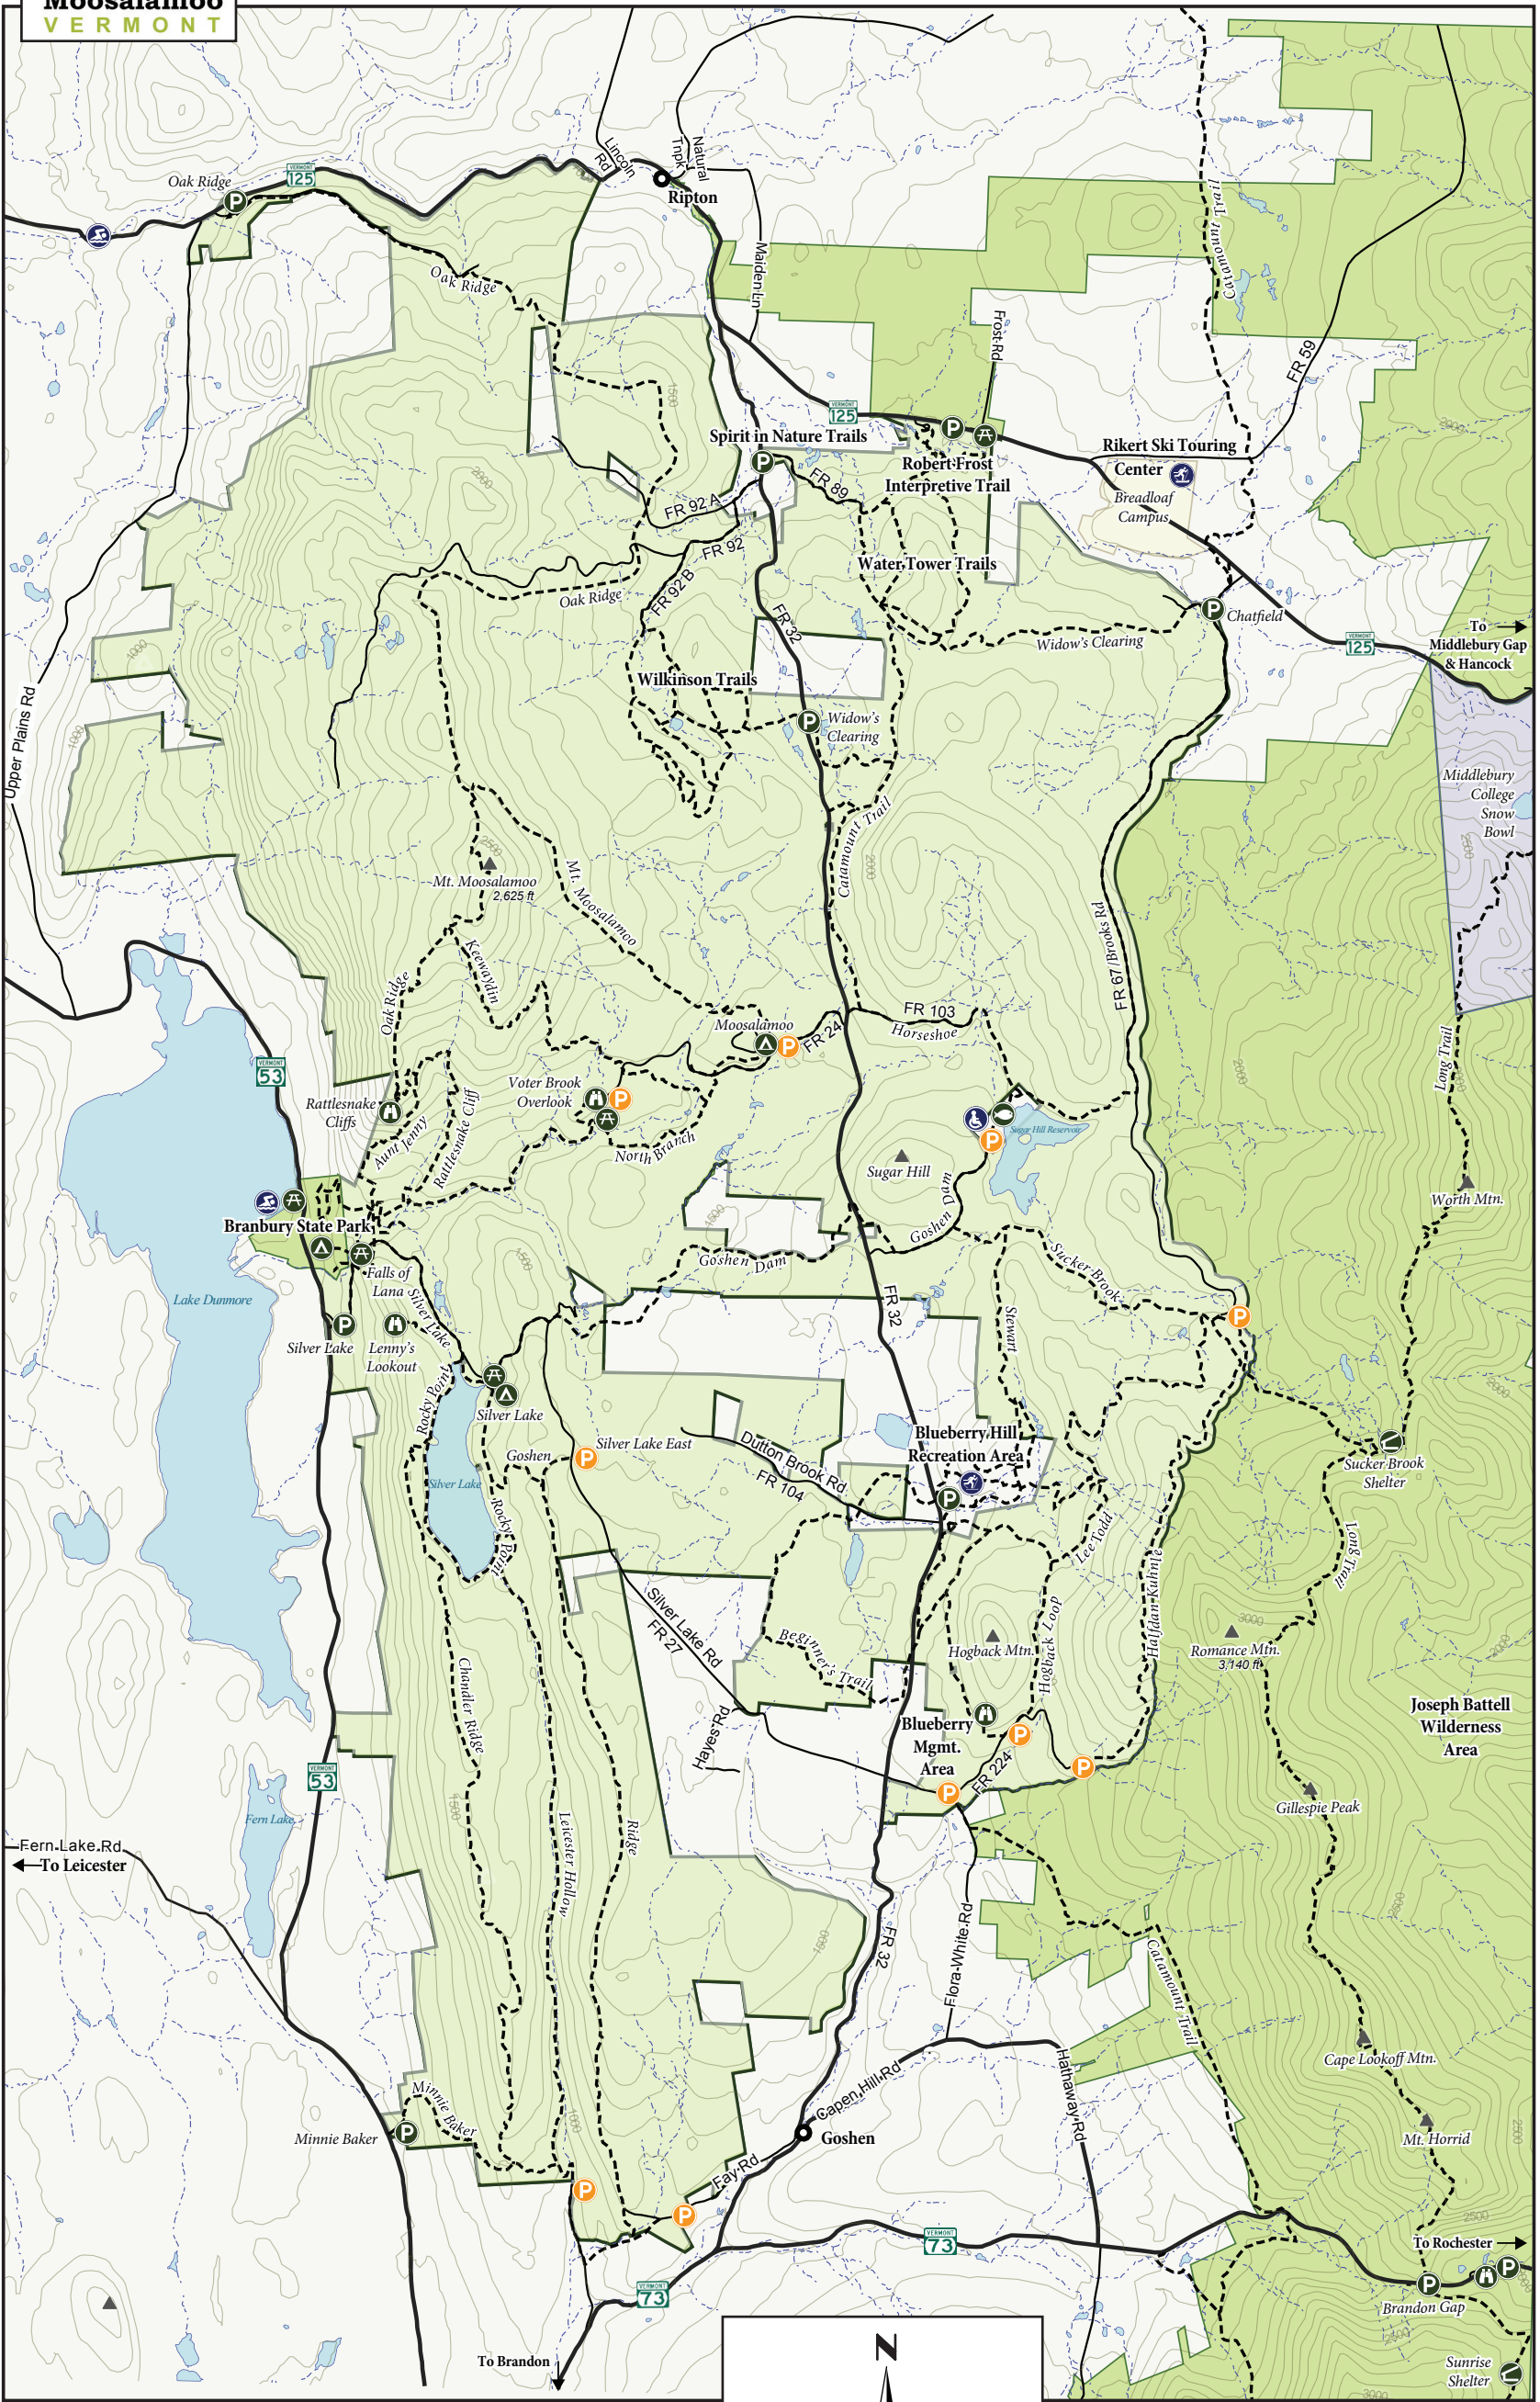

Moosalamoo National Recreation Area

- | | | |
|--|--|--|
| | | |
| | | |
| | | |
| | | |

Map by Dan Barnes & Anna Cerf, Middlebury College, and Elsie Lynn Parini, for the Moosalamoo Association, 2019.
Source: GMNF, 2019.